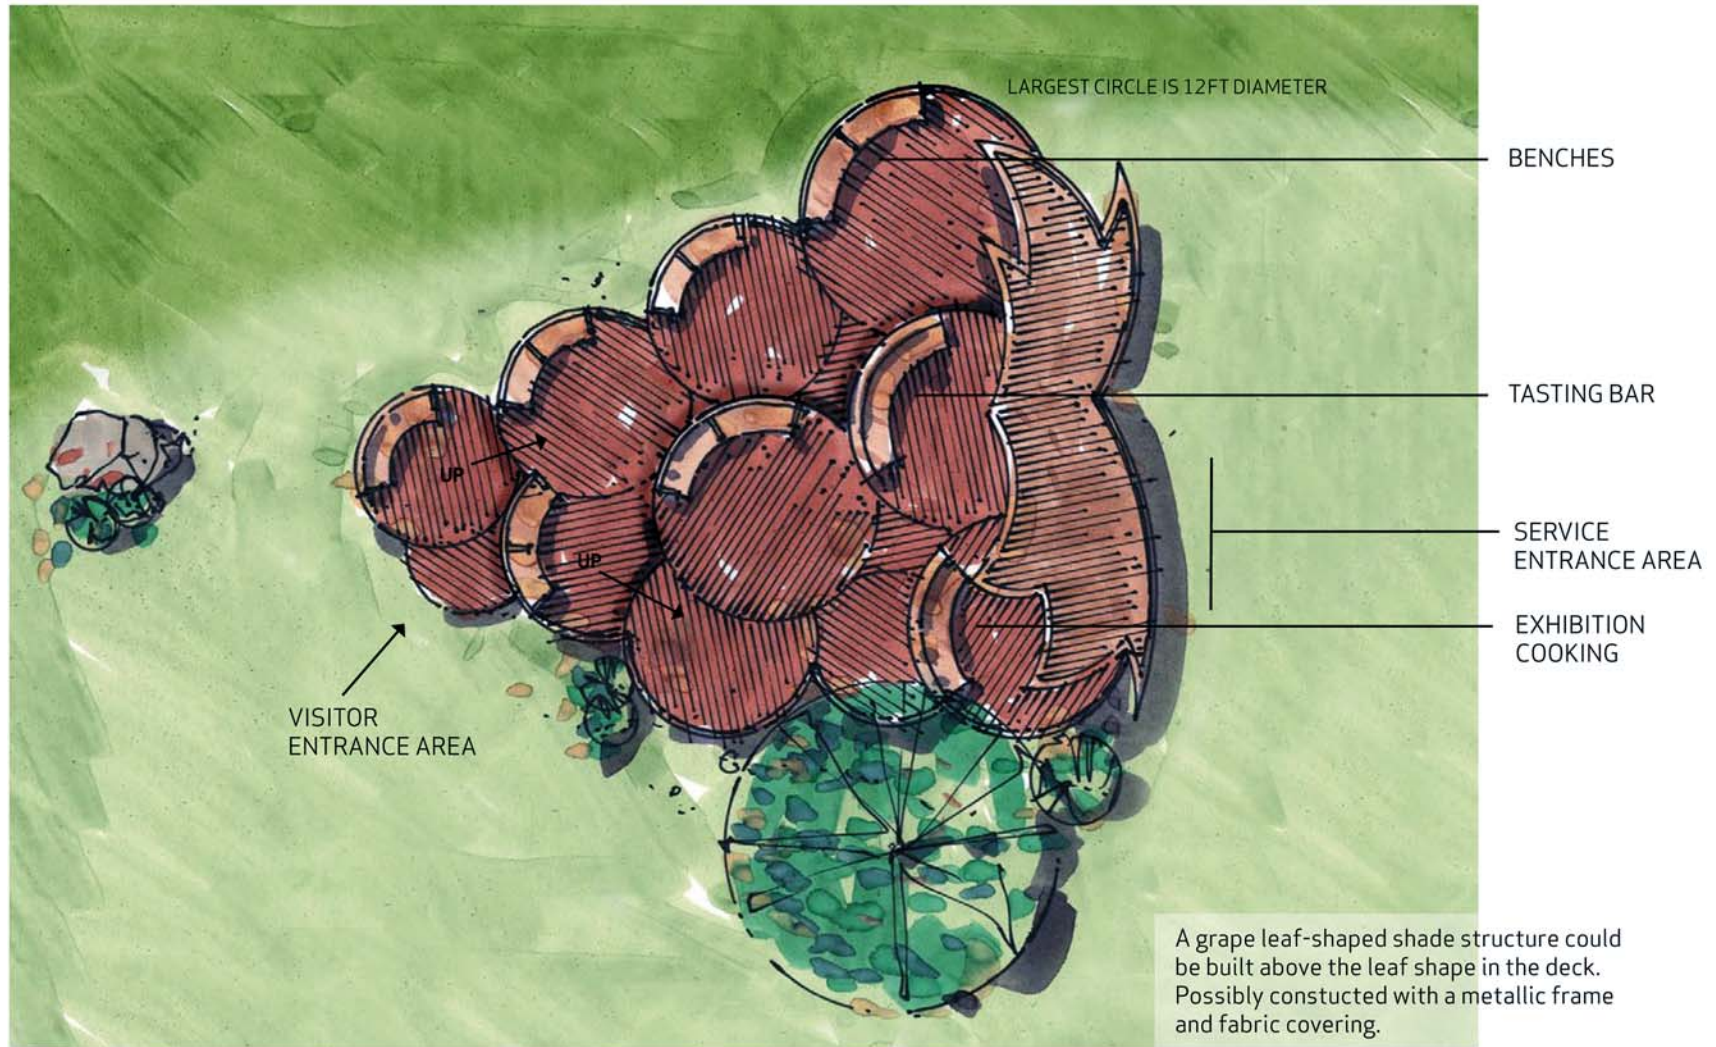

WINE DECK  
GRAPE BUNCH CONCEPT  
PLAN (IN CHANDON SITE)

APPROX. 50'